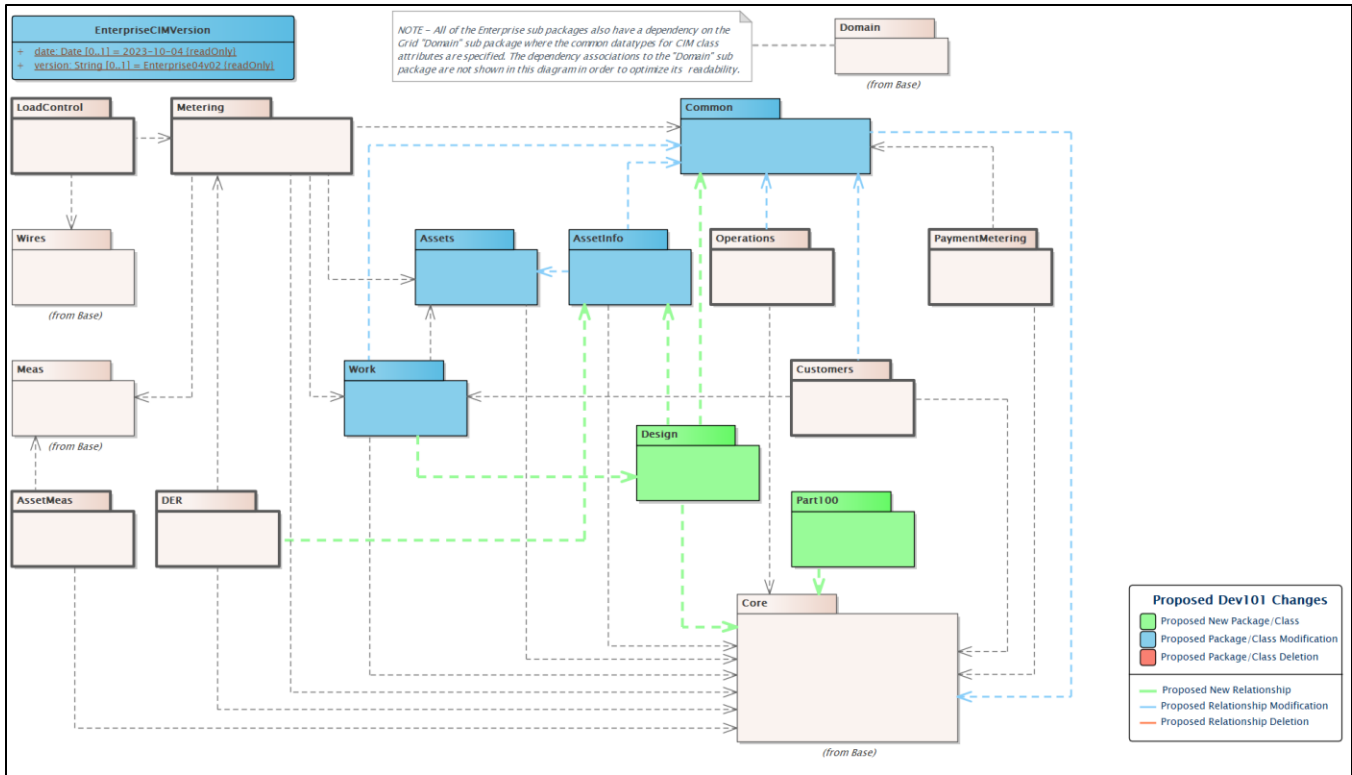

# Redmine Issue 6621 Supporting Documentation

Figure 1 - Enterprise Dependencies Diagram

Figure 2 - CIM 101 Package Structure